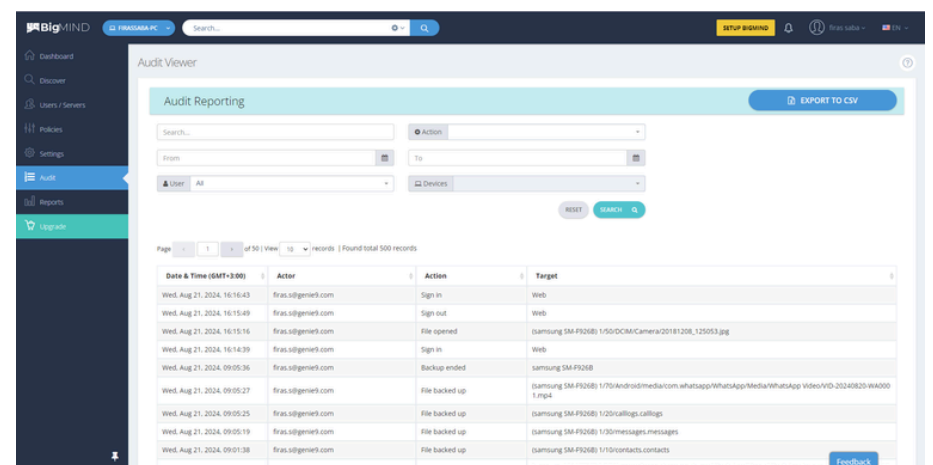

5. Cost-Efficiency and Scalability

- **Scalable Solutions:** Pay only for what you need with the flexibility to scale as your business grows. BigMIND is designed to handle enterprises of all sizes.
- **Reduced IT Costs:** Eliminate the need for expensive on-premise backup solutions and reduce the burden on your IT team with a fully managed cloud service.