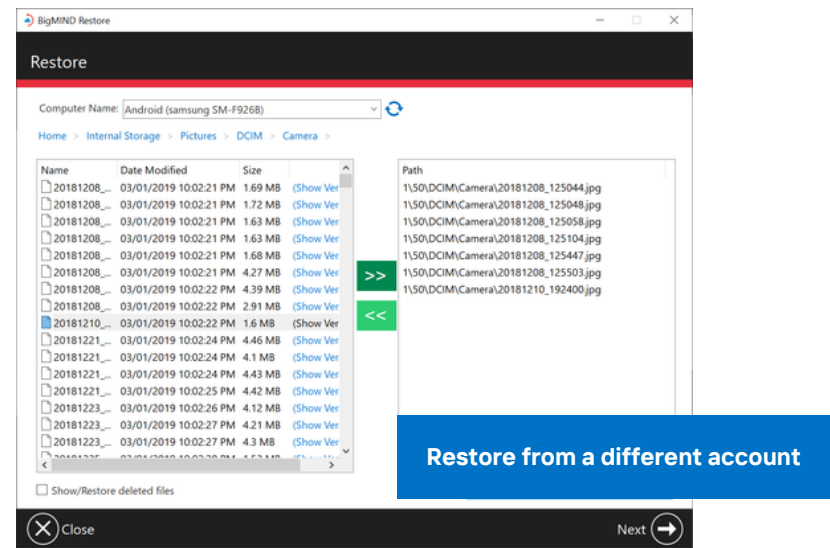

2. Intelligent Data Management

- **Agentless Backup:** Automatically back up data directly from the Microsoft cloud without additional installation, reducing complexity and overhead.
- **Granular Restore:** Quickly restore individual emails, files, or entire mailboxes in seconds. This feature drastically reduces downtime, ensuring business continuity.

3. Enhanced Security and Compliance

- **Military-Grade Encryption:** All data is secured with AES-256 encryption, ensuring that sensitive business information is protected against unauthorized access.
- **Integration Monitoring:** Track user backups, receive notifications on backup status, and monitor potential security threats like ransomware attacks.

4. Centralized User Management

- **Unified Login:** Manage all backups with a single sign-on using your Office 365 administrator account. Automatically protect all users and groups, eliminating the need for individual setups.
- **Detailed Reporting:** Generate comprehensive reports on backup activities, storage usage, and user activity. Customize reports to receive alerts on critical events.